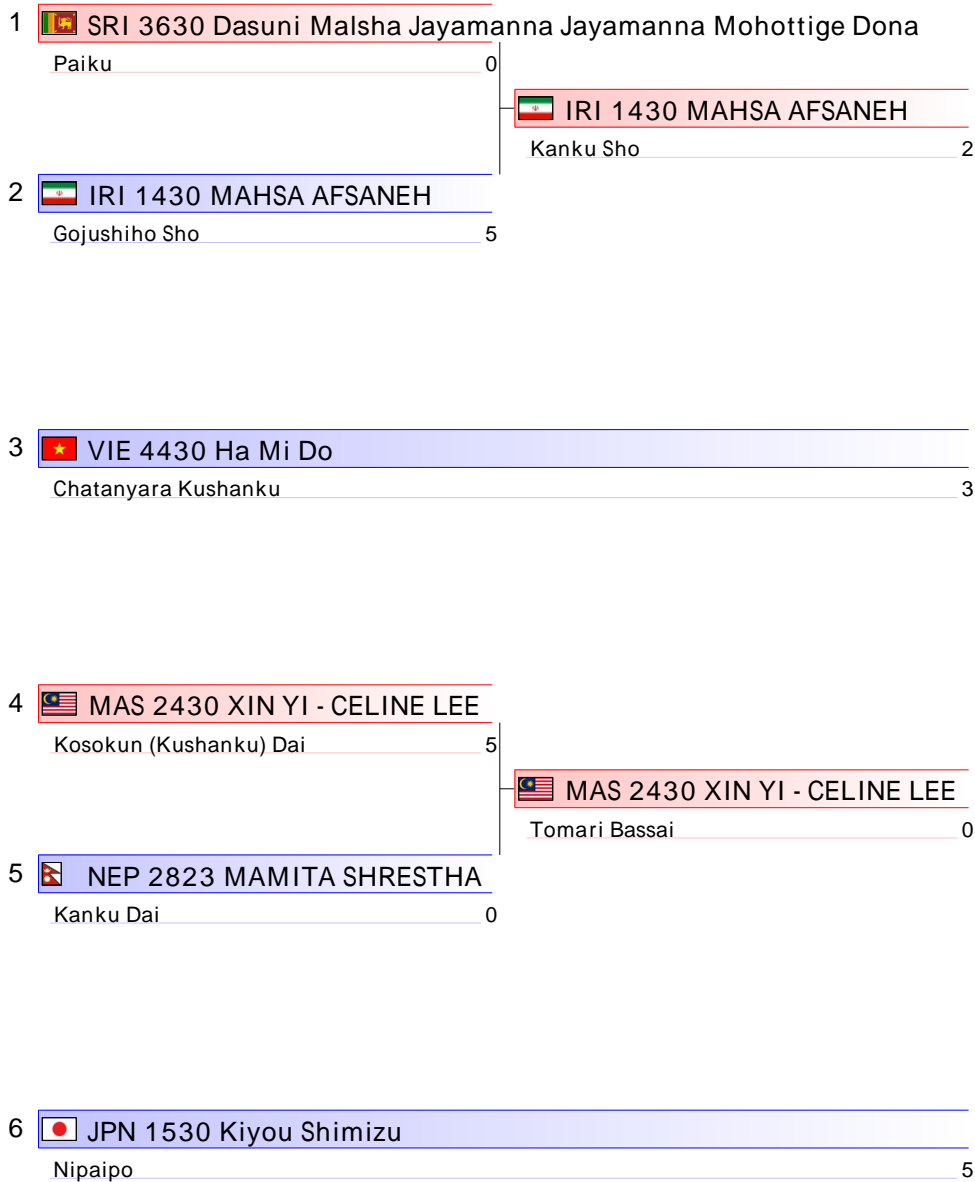

Female Individual Kata

The 13th AKF Senior Championships in Yokohama

Tatami

3

Pool

2/2

IRI 1430 MAHSA AFSANEH
Kanku Sho 2

VIE 4430 Ha Mi Do
Anan 0